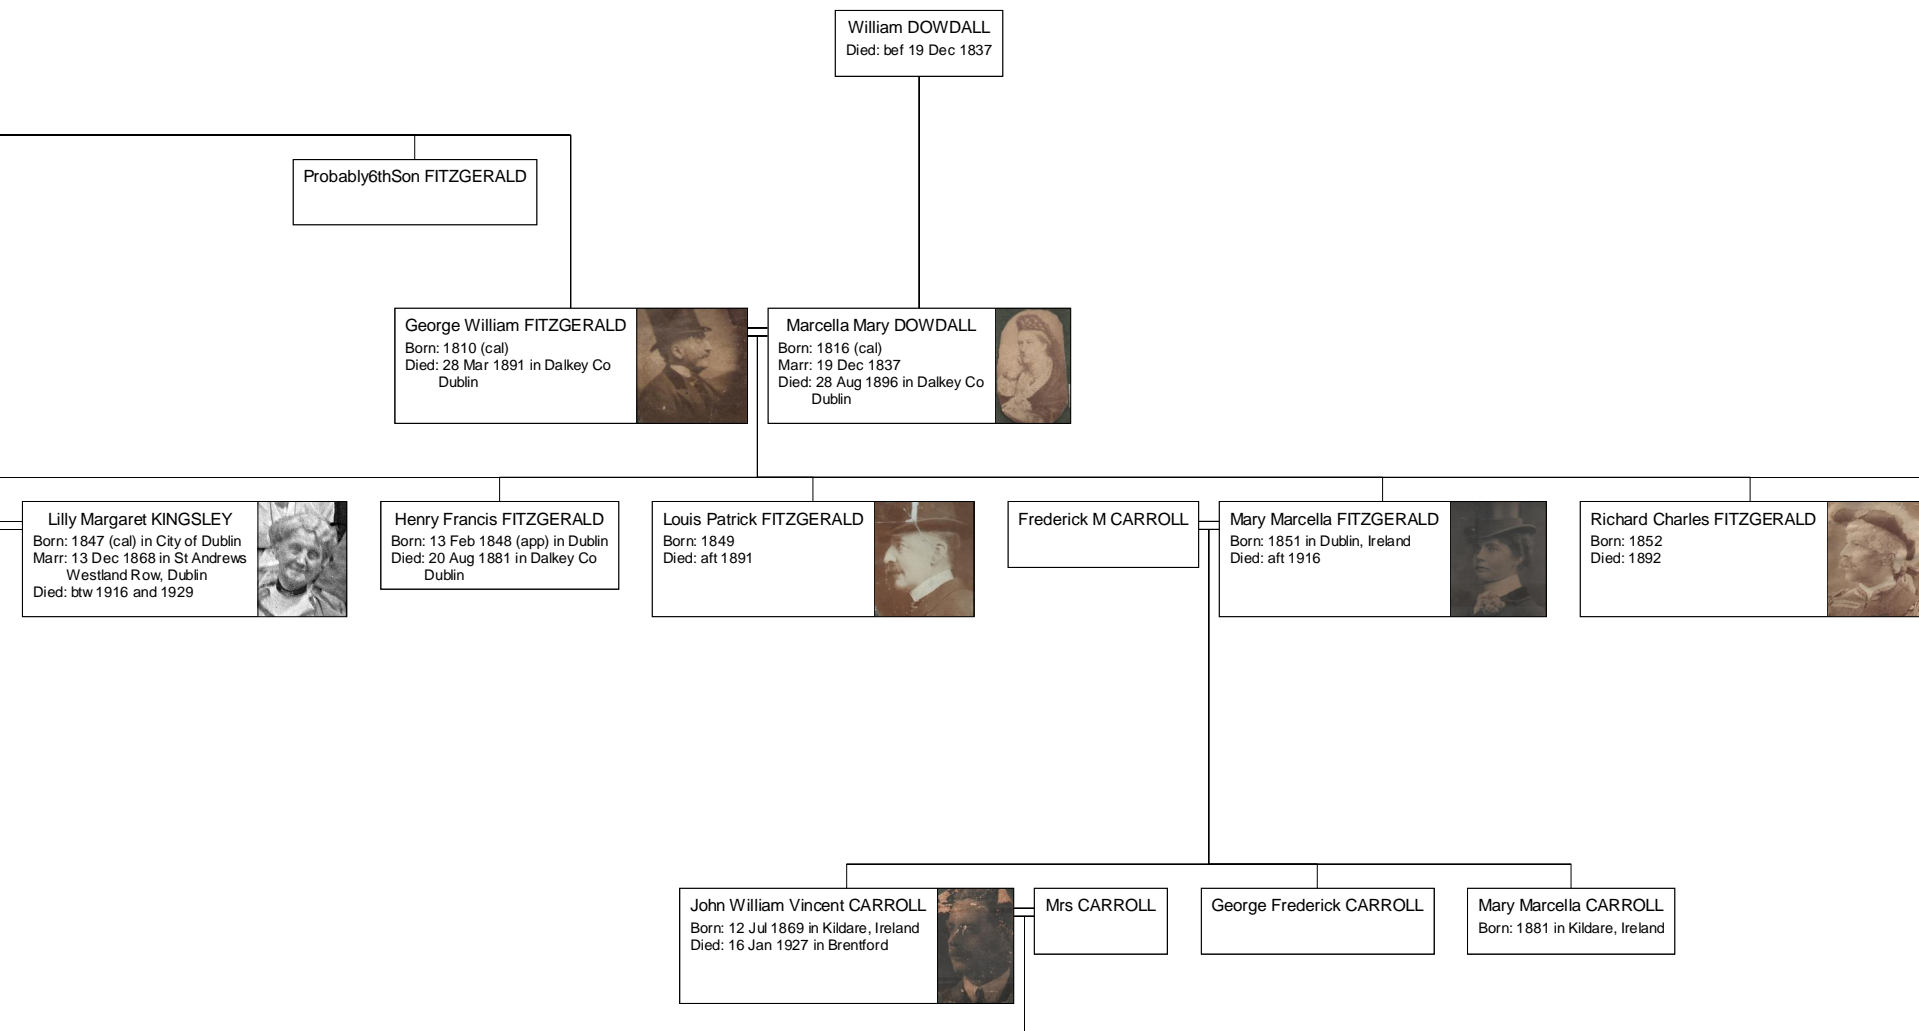

Fitz

Fitzgerald Family Tree

Mary Marcella (Mamie)
FITZGERALD
Born: Q3 1885 in Brentford, London
Died: aft 1970 in London

Colonel BROWNE

Patricia CARROLL

Gerard MCKENNA
Born: 2 Jul 1916 in Old Swan,
Lancashire
Died: in Victoria, BC

Sheila Emmeline Mary Pamela
FITZGERALD
Born: 21 Dec 1921 in London

George William Joseph
FITZGERALD
Born: 5 Oct 1886 in Brentford,
Chiswick
Died: 1 Jan 1976 in London

Mary Mercedes Eileen (May)
KENNEDY
Born: 13 May 1895 in Dublin
Marr: 22 Jan 1921 in Wandsworth
Died: 15 Sep 1958 in Caterham, Surrey