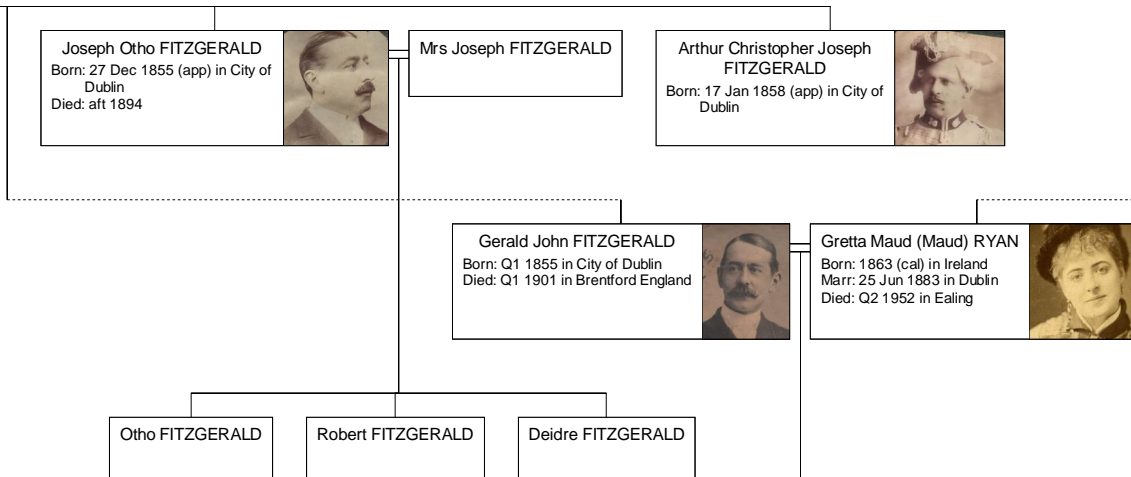

Fitz

Fitzgerald Family Tree

Mary Marcella (Mamie)
FITZGERALD
Born: Q3 1885 in Brentford, London
Died: aft 1970 in London

Colonel BROWNE

Patricia CARROLL

Gerard MCKENNA
Born: 2 Jul 1916 in Old Swan,
Lancashire
Died: in Victoria, BC

Sheila Emmeline Mary Pamela
FITZGERALD
Born: 21 Dec 1921 in London

George William Joseph
FITZGERALD
Born: 5 Oct 1886 in Brentford,
Chiswick
Died: 1 Jan 1976 in London

Mary Mercedes Eileen (May)
KENNEDY
Born: 13 May 1895 in Dublin
Marr: 22 Jan 1921 in Wandsworth
Died: 15 Sep 1958 in Caterham, Surrey

Godfrey PADDON

Geraldine FITZGERALD
Born: Q4 1887 in Fulham

G Kenneth BAINBRIDGE

Moiria Julia FITZGERALD
Born: 6 Nov 1924 in London

John Gerald FITZGERALD
Born: Aug 1932 in London
Died: Aug 1932 in London